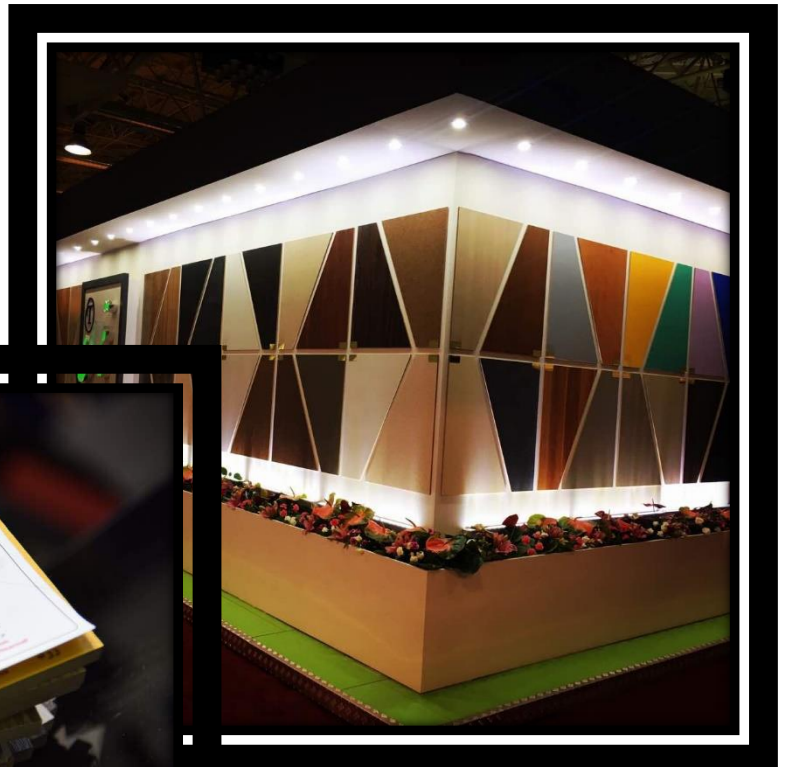

Tisan Choob Iranian Company was first established in 2010. At first it starts working in Khavaran rd. in Tehran and produces MDF and C chipboard melamine.

Later on, after a successful era in producing high quality goods, and by the demands of the markets, this company decided to add its 2nd line and move to a bigger factory in Abbas Abad industrial town. The new factory is about 10000 m2, the infrastructural is about 10000 m2.

Now Tisan company can produce more than 150 different colors and play an important role in markets..

wood industry passes different steps and levels to improve .Tisan company is proud to produce 2500 boards in size of 3.66 * 1.83 per day , and producing shiny, snowy and emboss and make a big revolution in markets.

In 2017,Tisan company settle the new line for synchronize board in size of 2.80 * 1.22 to fulfill the need of the markets and make a high quality products to be able to replace with the imported goods.

Tisan company is also successful in obtaining standard sign which is a big success for us.

We are trying our best to settle our 4th line design during the middle of 2018 and produces embossed MDF with synchronized industry in size of 3/66 * 1/83 for our customer.

For the coming year our goal is making new and different products to fulfill the need of the markets and society.